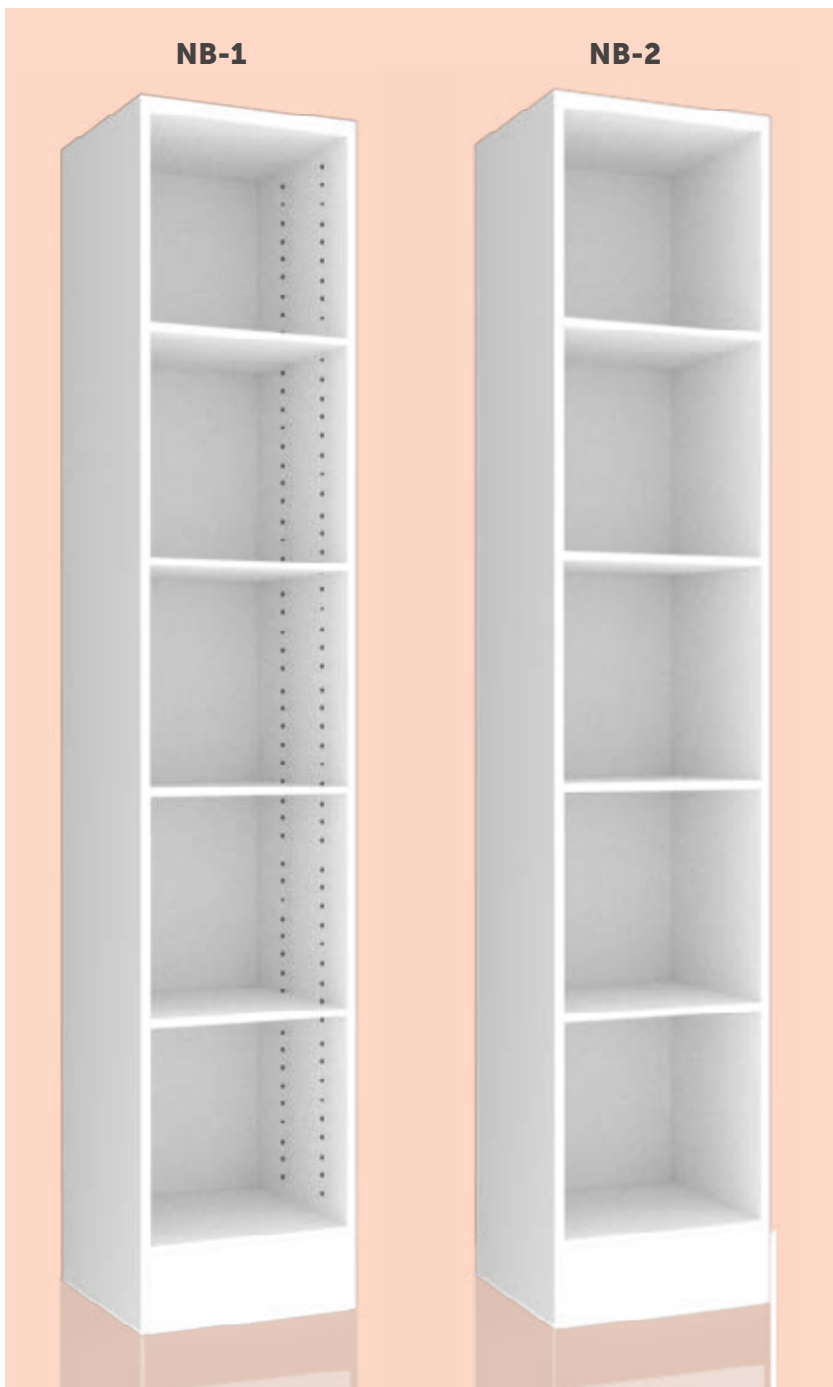

### Cabinetry Size

	Total Cabinetry Size H x W x D
Single	2200 x 1032 x 450
Double	2200 x 1512 x 450
Queen	2200 x 1660 x 450

*Illustrations are indicative only*

© WALLBEDS AUSTRALIA PRICES AS AT JUNE

2021 V1.2†

Additional Bookcase options available to compliment your NeXtBed

Stock#	NeXtBed Bookcase Options	Modern Colour Range	Premium Colour Range
NB-1	Bookcase with 4 x adjustable shelves	\$295	\$325
NB-2	Bookcase with 4 x FIXED shelves	\$310	\$340

### Bookcase Measurements

	H x W x D
Single	2200 x 465 x 450
Double	2200 x 370 x 450
Queen	2200 x 378 x 450

*Illustrations are indicative only*

© WALLBEDS AUSTRALIA PRICES AS AT JUNE

2021 V1.2†